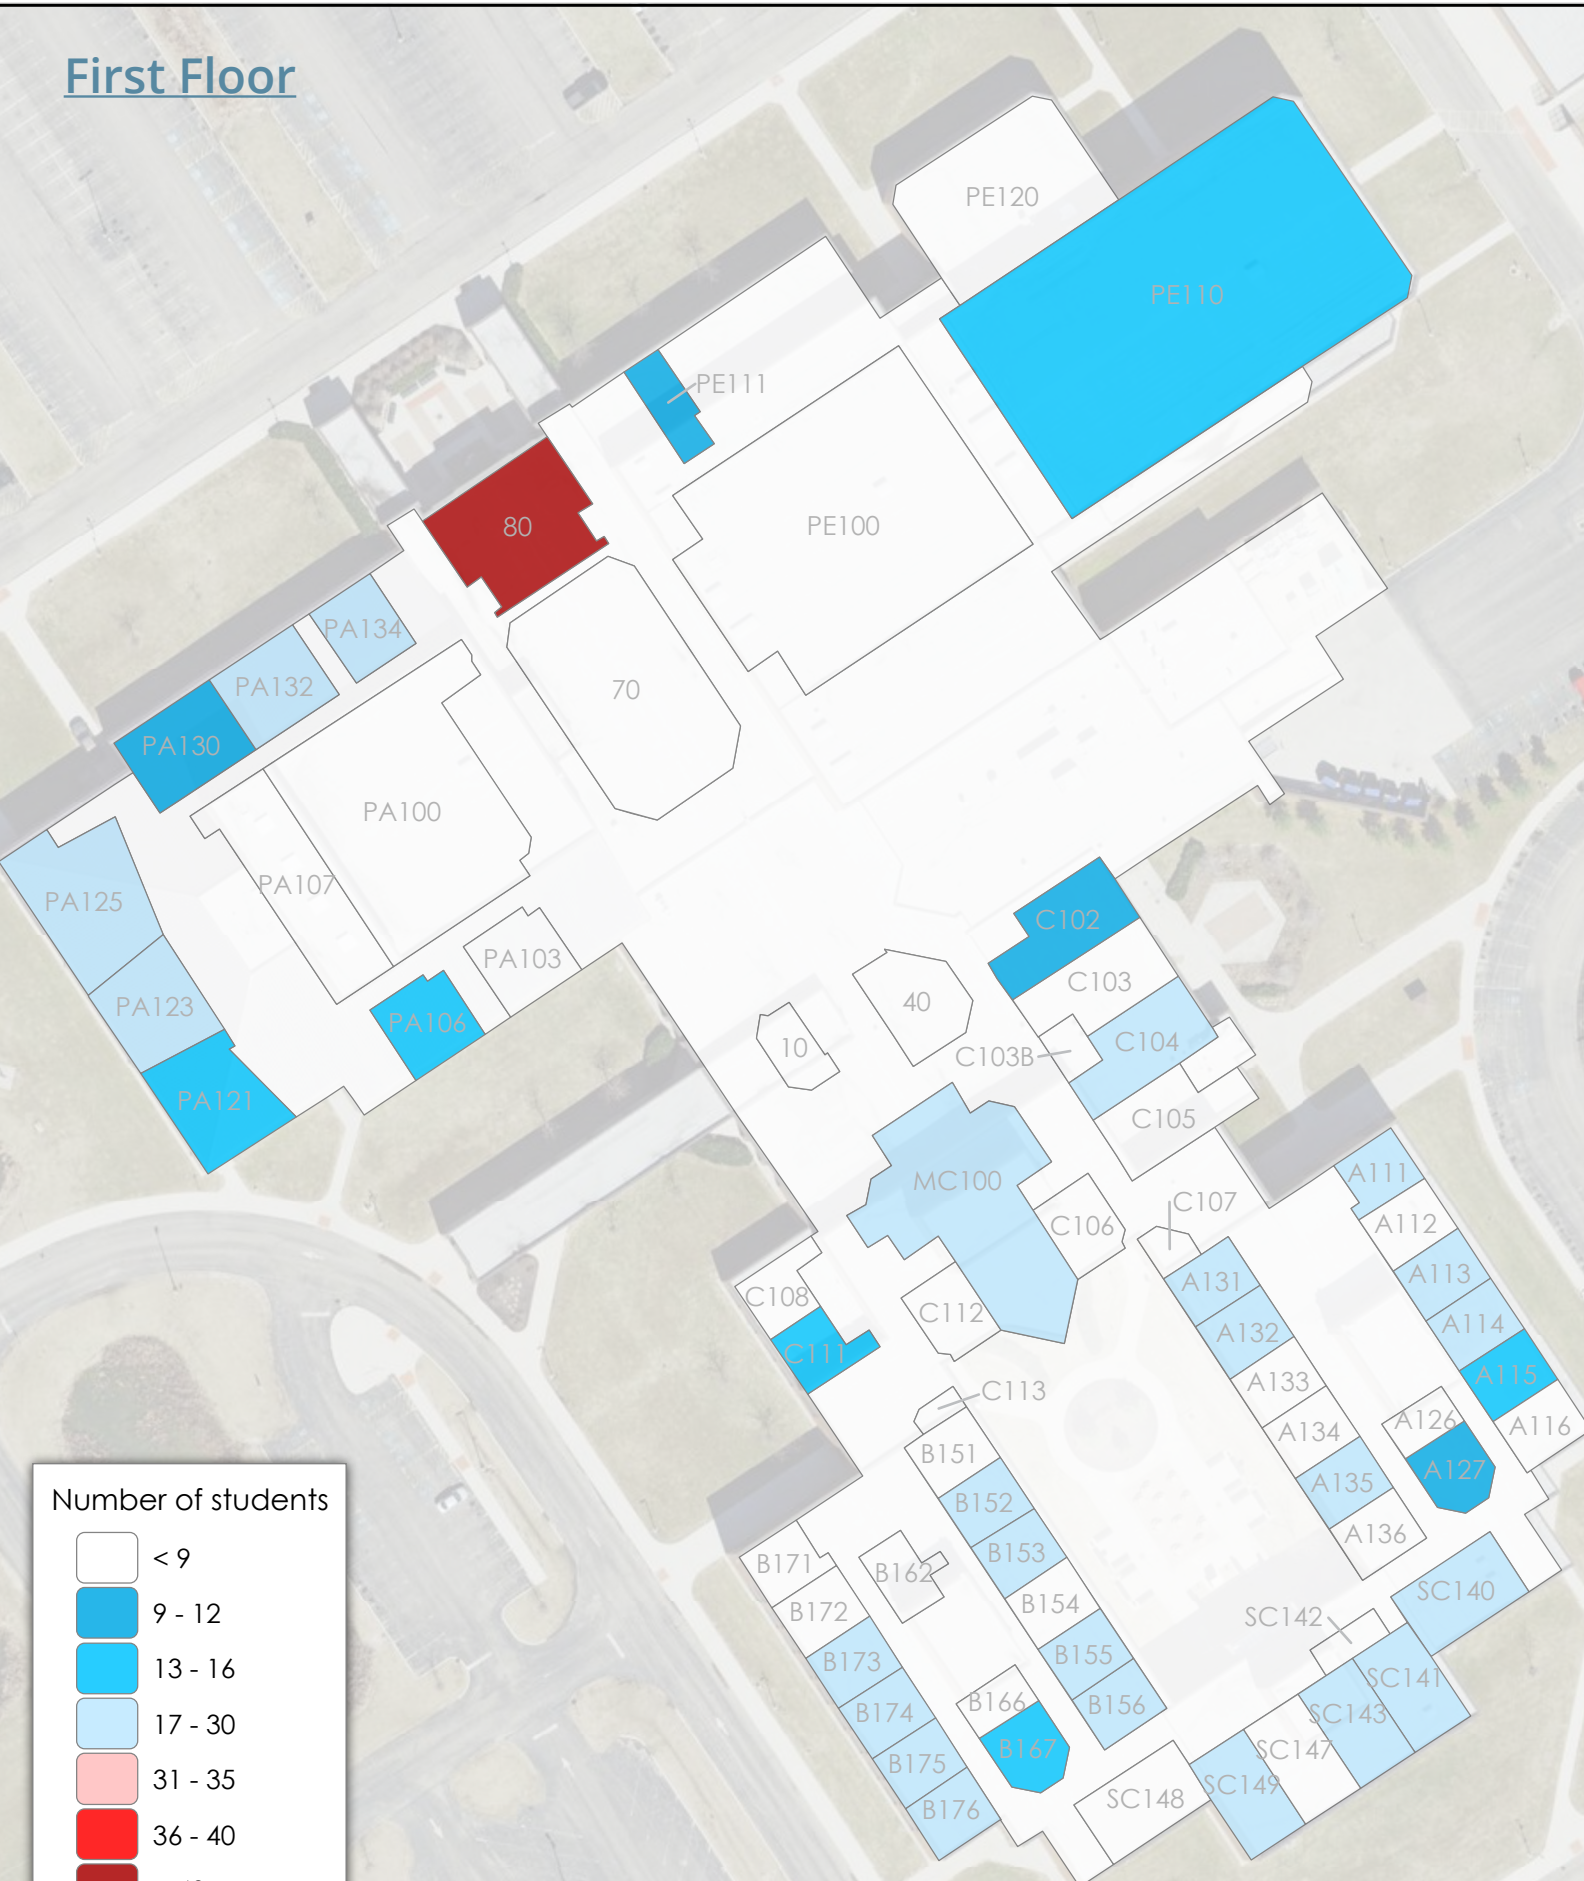

Second Floor

Number of students

White	< 9
Light Blue	9 - 12
Medium Blue	13 - 16
Dark Blue	17 - 30
Light Red	31 - 35
Dark Red	36 - 40
Red	> 40

Total Student Count: 1,519

First Floor

Second Floor

Total Student Count: 1,329